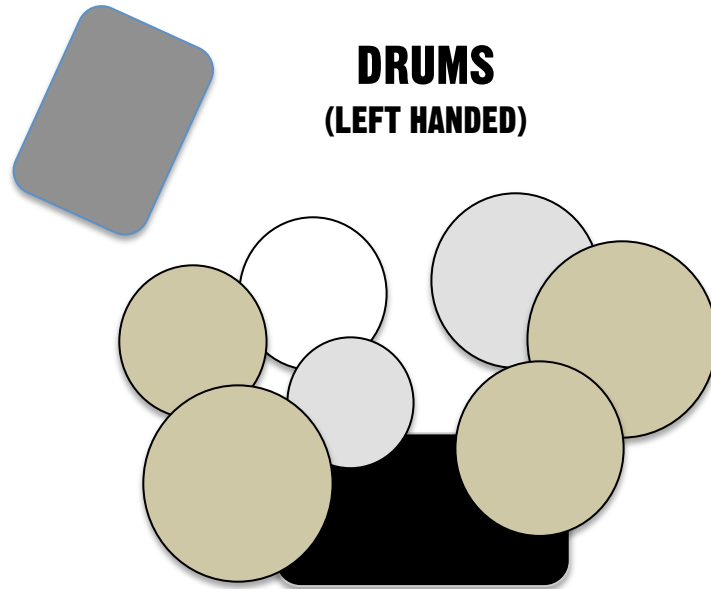

JOEL FISK & THE BREAKDOWN

STAGE PLAN

DRUMS
(LEFT HANDED)

GUITAR
(1x12 CAB)

GUITAR
(1x12 CAB)

BASS
(1xMONO XLR - DI)

JOEL FISK AND THE BREAKDOWN

LEAD VOCALS
BOOM MIC STAND